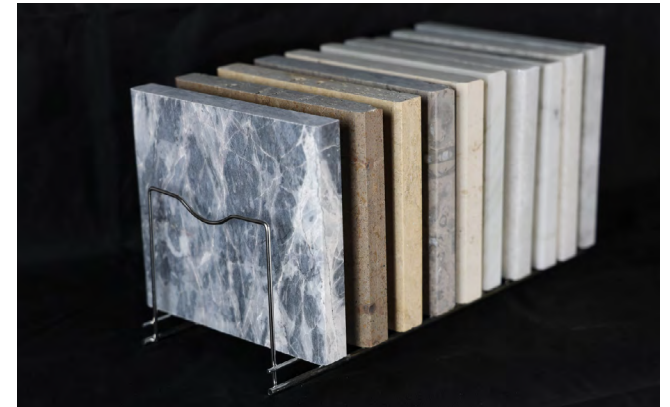

Curb & Shelf Rack Display

Label:

Sage Gray
10" x 3/4" Corner Shelf Sage Gray Honed
20" x 1 1/4" Corner Seat Sage Gray Honed
50" x 6" x 3/4" Curb Sage Gray Honed
72" x 6" x 3/4" Curb Sage Gray Honed
50" x 13" x 1 1/4" Bench Sage Gray Honed
50" x 18" x 1 1/4" Bench Sage Gray Honed
4" x 36" x 3/4" Threshold Sage Gray Honed